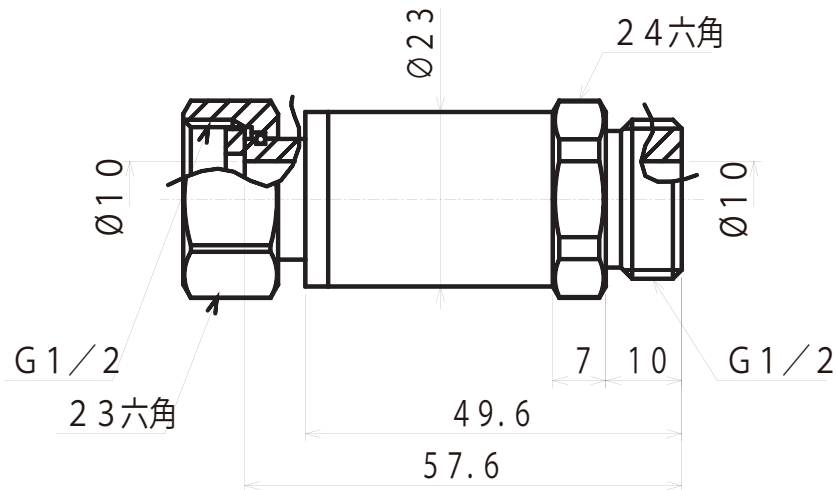

WHOLE IN ONE

Just install the nozzle and your whole house will be comfortable!
Takeshita Ultra Nano Bubble Whole in One

製品図面

TFB13-BK

TFB20-N2